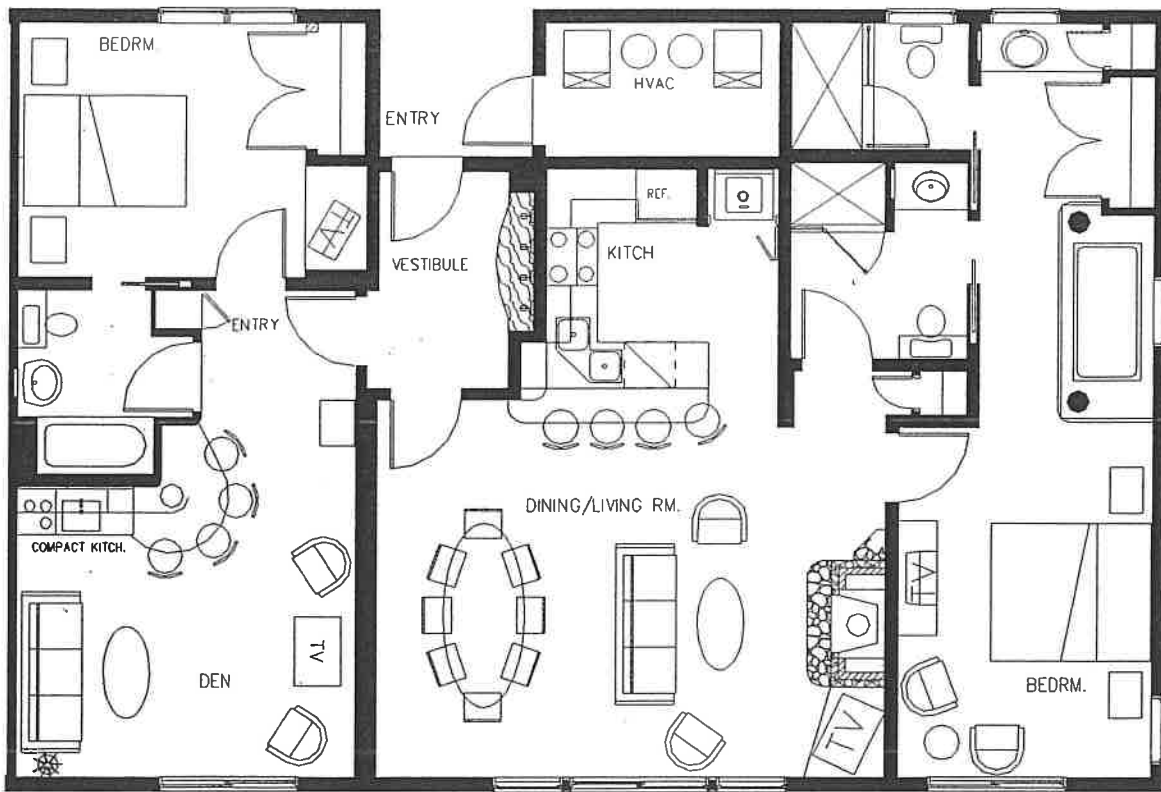

Two Bedroom "Lockout"
'F' Unit
Floor Plan

Located a stone throw from the Marina on Lake Mille Lacs and nestled in the trees between the seventeenth and eighteenth fairways of Izatys' famous Black Brook golf course, these luxurious condominiums feature breathtaking views of Lake Mille Lacs and the Marina at Izatys. With over 1600 square feet, these vacation homes will comfortably accommodate up to eight adults. These units also feature a special "lockout" characteristic that will allow you to divide your condominium into potentially two vacations. And now it's your home at the Village at Izatys this year, every year and for life.