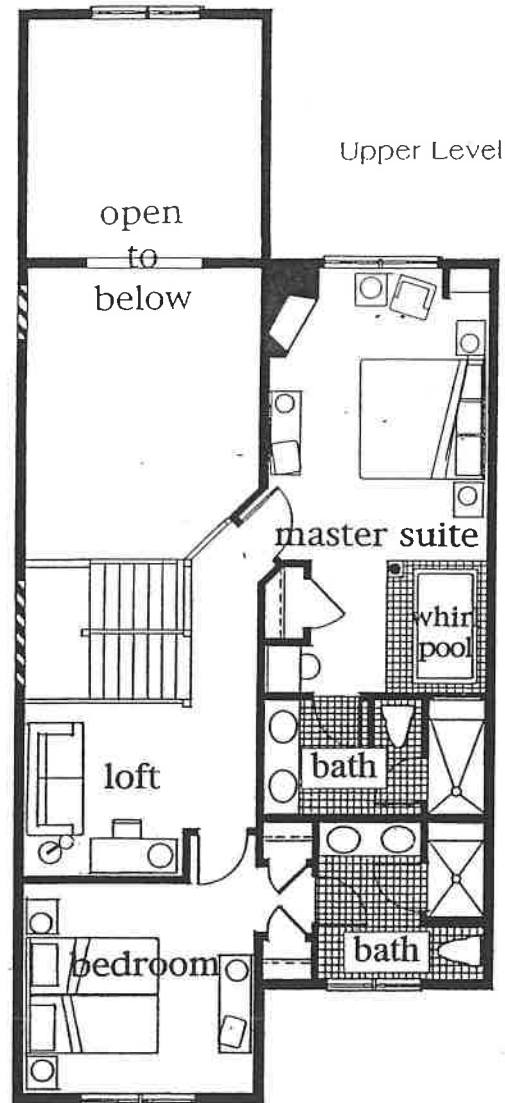

Two Bedroom Plus
 'D' and 'E' Units
 Floor Plan

Nestled in the trees between the seventeenth and eighteenth fairways of Izatys' famous Dye Design golf course, these delightful townhomes also have spectacular views of the Marina at Izatys. With over 1,800 sq.ft., these luxurious homes will comfortably accommodate up to eight people. And now it's your home. At The Village at Izatys. This year. Every year. For life.