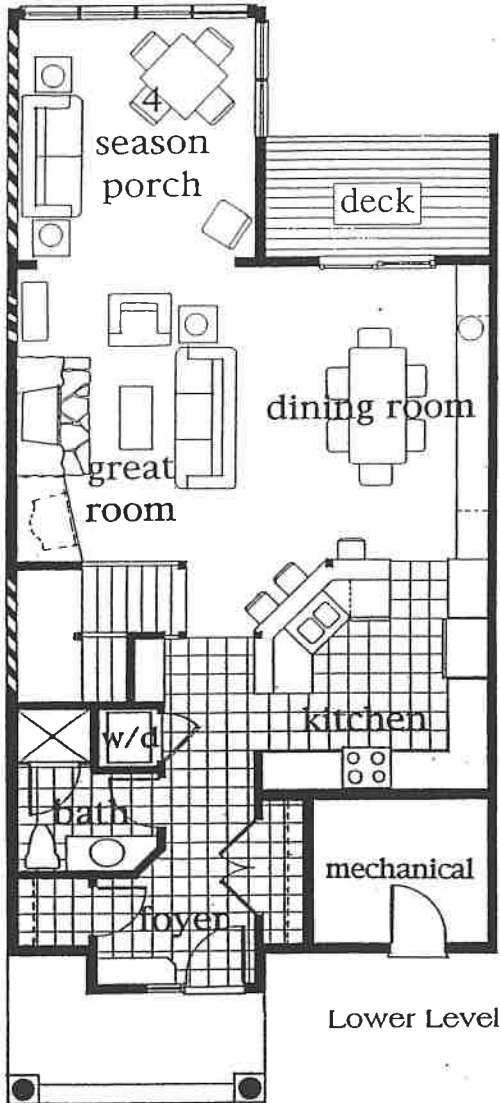

Two Bedroom Plus
 'D' and 'E' Units
 Floor Plan

Nestled in the trees between the seventeenth and eighteenth fairways of Izatys' famous Dye Design golf course, these delightful townhomes also have spectacular views of the Marina at Izatys. With over 1,800 sq.ft., these luxurious homes will comfortably accommodate up to eight people. And now it's your home. At The Village at Izatys. This year. Every year. For life.