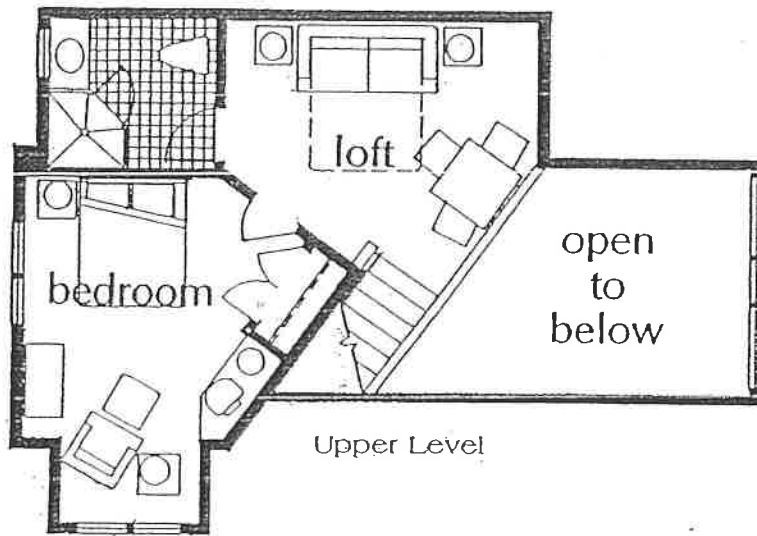

The
VILLAGE
at
AT IZATYS

Two Bedroom
'C' Unit
Floor Plan

An exquisite property, decorated to the most discriminating taste, with spectacular views of the renowned Dye Design golf course. This townhome provides approximately 1,250 sq. ft. of most comfortable living. And now it's your home. At The Village at Izatys. This year. Every year. For life.