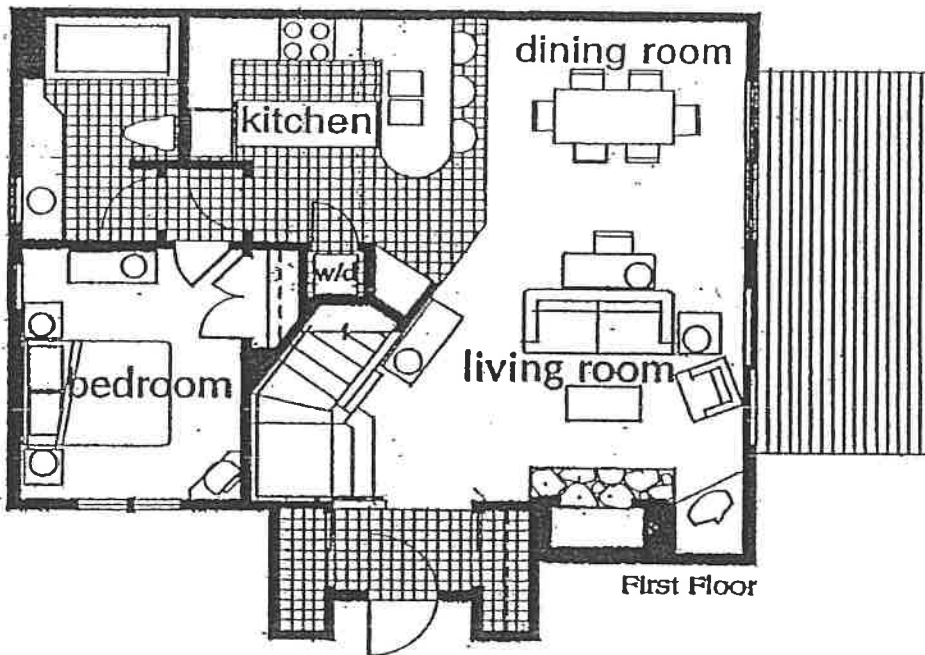

The
VILLAGE
at
AT IZATYS

Two Bedroom
'C' Unit
Floor Plan

An exquisite property, decorated to the most discriminating taste, with spectacular views of the renowned Dye Design golf course. This townhome provides approximately 1,250 sq. ft. of most comfortable living. And now it's your home. At The Village at Izatys. This year. Every year. For life.