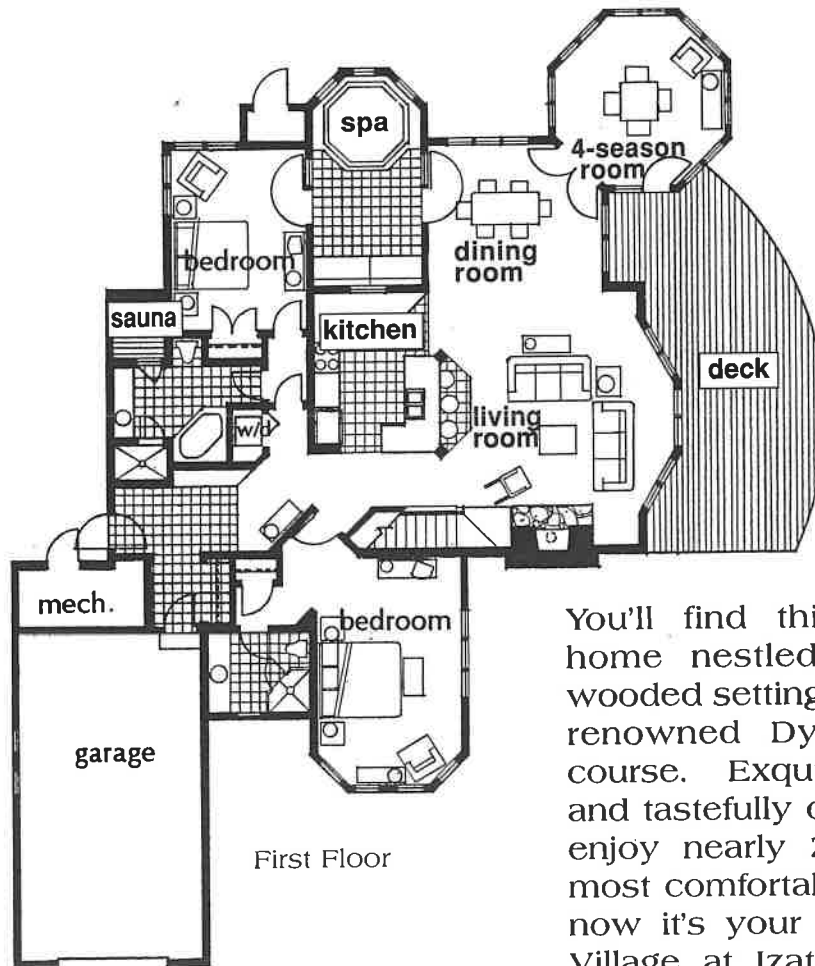

## Three Bedroom 'B' Unit Floor Plan

Upper Level

First Floor

You'll find this superb golf home nestled in a pristine wooded setting adjacent to the renowned Dye Design golf course. Exquisitely designed and tastefully decorated, you'll enjoy nearly 2,600 sq. ft. of most comfortable living. And now it's your home. At The Village at Izatys. This year. Every year. For life.