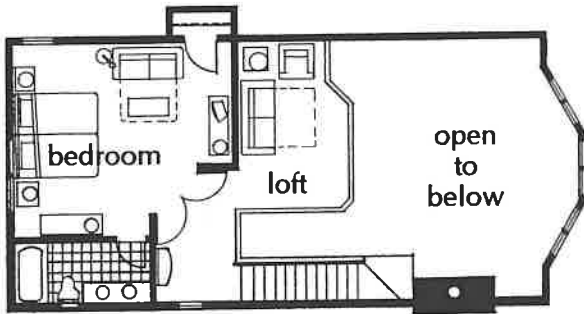

## Three Bedroom 'B' Unit Floor Plan

Upper Level

First Floor

You'll find this superb golf home nestled in a pristine wooded setting adjacent to the renowned Dye Design golf course. Exquisitely designed and tastefully decorated, you'll enjoy nearly 2,600 sq. ft. of most comfortable living. And now it's your home. At The Village at Izatys. This year. Every year. For life.