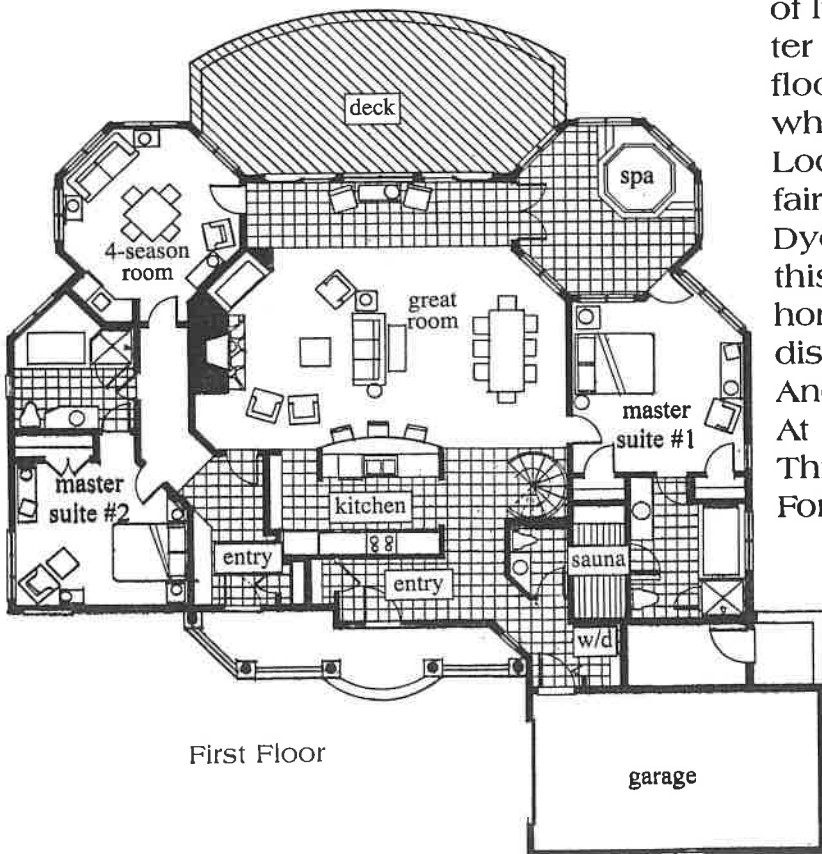

Three Bedroom 'A' Unit Floor Plan

Upper Level

First Floor

This grand design offers the most desirable amenities in its near 3,100 sq. ft. of living space. Two master suites grace the first floor, with sauna and whirlpool spa adjacent. Located directly along the fairways of Izatys famous Dye Design golf course, this single-family golf home exceeds the most discriminating of tastes. And now it's your home. At The Village at Izatys. This year. Every year. For life.