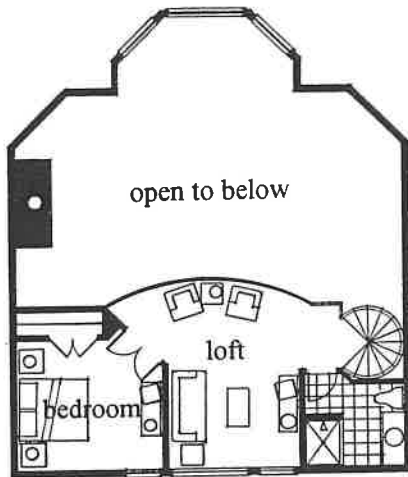

Three Bedroom 'A' Unit Floor Plan

Upper Level

First Floor

This grand design offers the most desirable amenities in its near 3,100 sq. ft. of living space. Two master suites grace the first floor, with sauna and whirlpool spa adjacent. Located directly along the fairways of Izatys famous Dye Design golf course, this single-family golf home exceeds the most discriminating of tastes. And now it's your home. At The Village at Izatys. This year. Every year. For life.